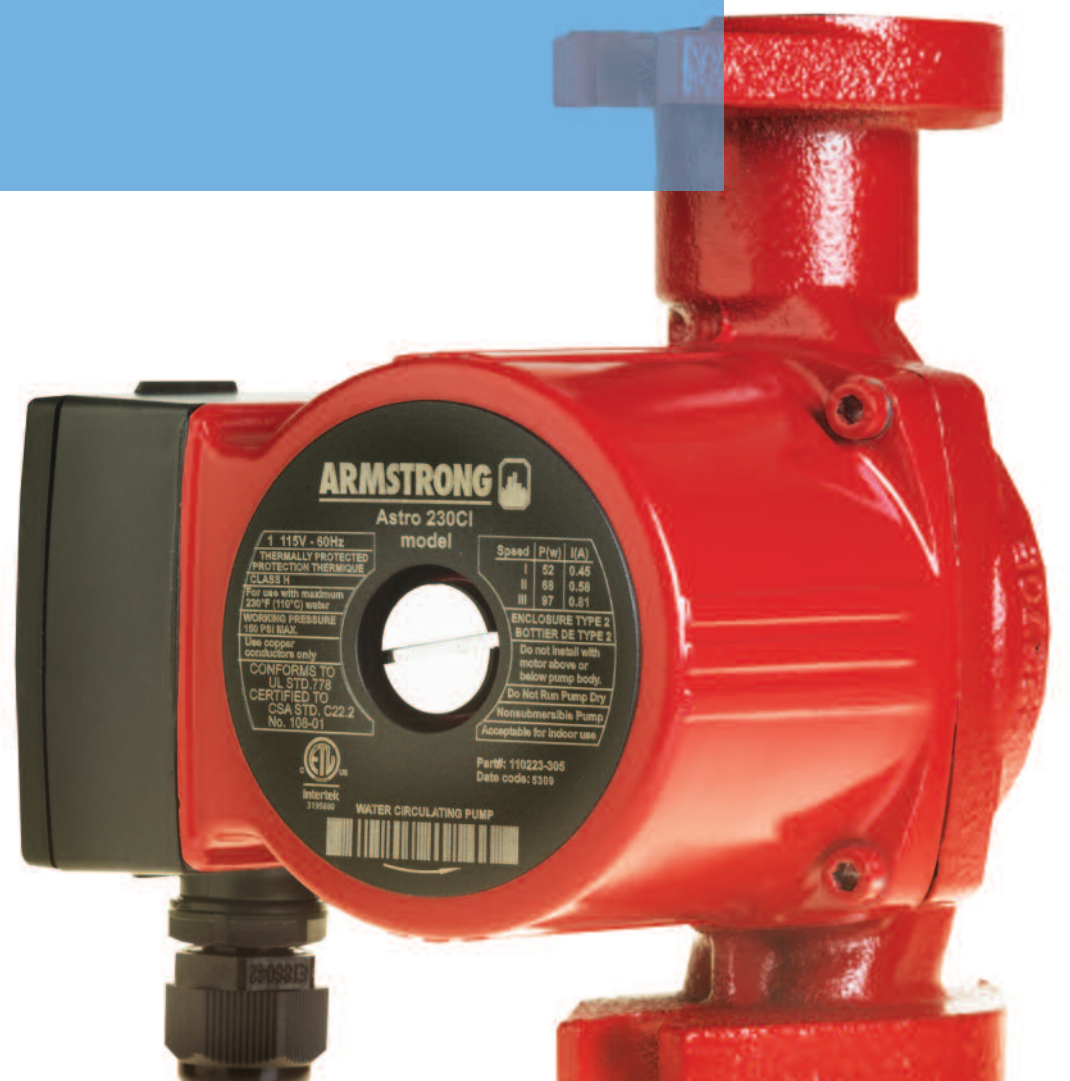

DISCOVER ARMSTRONG. THE BETTER BUILT PUMPS.

ASTRO SERIES

multi-zone circulator pumps

- Three speed pumps.
- Direct replacement for all popular brands.
- Built-in oversized check valve maintains full flow. (easily removed if not required)
- Extra high-torque motor for sure starts every time.
- Quick connect wiring center (wire nuts not needed).
- Built-in vent plug allows easy removal of trapped air.
- Five year warranty - best in the industry by far.

Oversized check valve with oversized neck maintains full flow from pump. Easily removed if not required.

one Astro pump on your truck is like having three pumps.

Speed #1 = Taco -006 • B&G NRF-9

Speed #2 = Taco -007